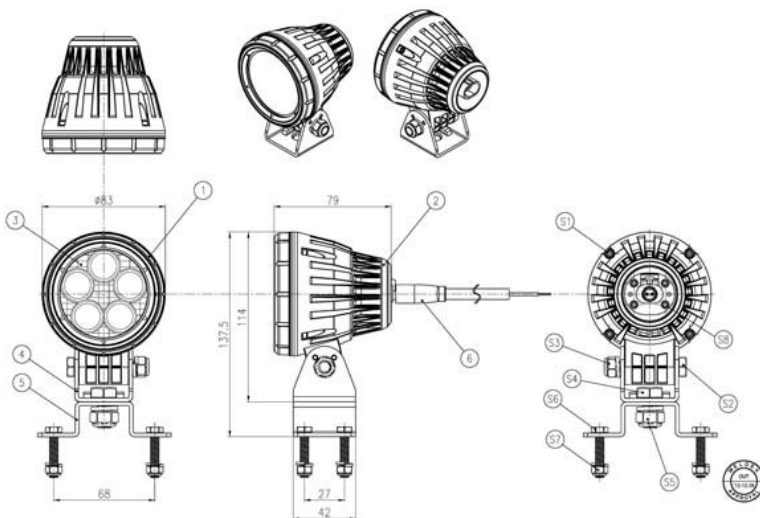

Weldex LED Work Light

15 W

450g

10 to 36 VDC

60G

IP69K

WDWL-9R15DT

- Die-cast for superior heat dissipation
- Adjustable trunnion mounting bracket
- Vertical fins maximize heat dissipation
- Low power consumption
- High clearance lens
- Off-road racing, ATV/UTV, truck, mining, agricultural, heavy-duty equipment, boat, construction, etc.

Lumen
1260lm

SPECIFICATION

Luminous flux
1260lm (raw)
1125lm (effective)

Input voltage
DC10V ~ 36V

Wattage
15W

Operating temperature
-40°C ~ +85°C

Dimensions (mm)
83(W) x 83(H) x 78(D)

LED lifetime
50,000 Hours

Vibration rating
60G

Current draw (12V)
1.66A

Housing color
Black

Weight
450g

IP rating
IP69K

weldex.com
oem@weldex.com
Tel: (714) 761-2100 [USA]
Fax: (714) 761-3811 [USA]
Tel: +49 (0)2102 528 2803 [GER]
Fax: +49 (0)2102 528 2804 [GER]